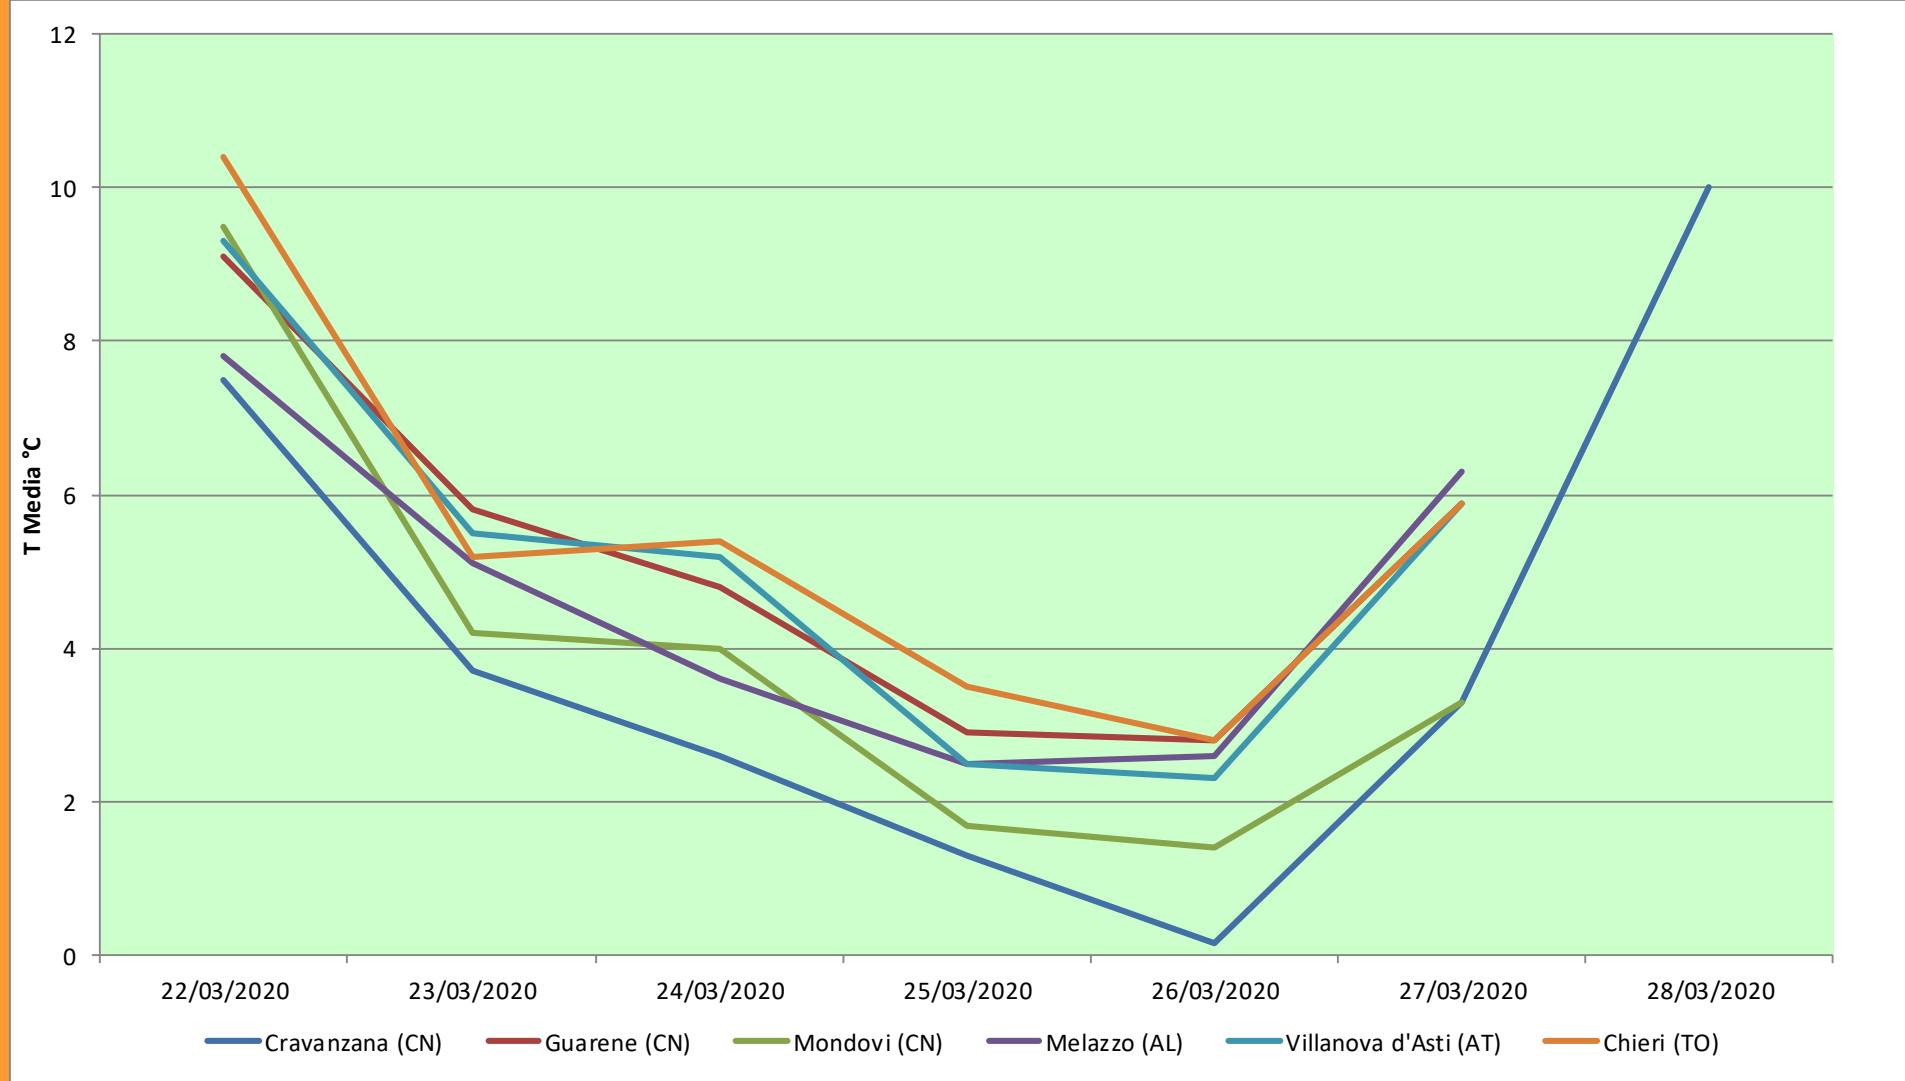

MEDIA delle temperature registrate dal 22 al 28 marzo (Stazioni RAM Piemonte)